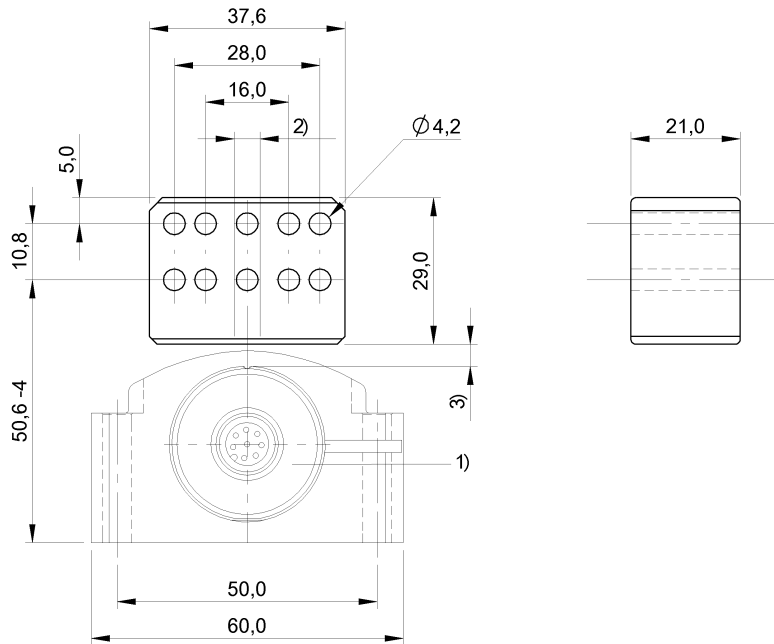

BTL6-A-3800-2
BAM014W

1) not included in scope of delivery 2) Lateral offset 3) Distance to BTL

Environmental conditions

Ambient temperature	-40...85 °C
Storage temperature	-40...85 °C

General data

Version	floating
---------	----------

Material

Housing material	POM
------------------	-----

Mechanical data

Dimension	37.6 x 28.8 x 21 mm
Lateral offset max.	5 mm